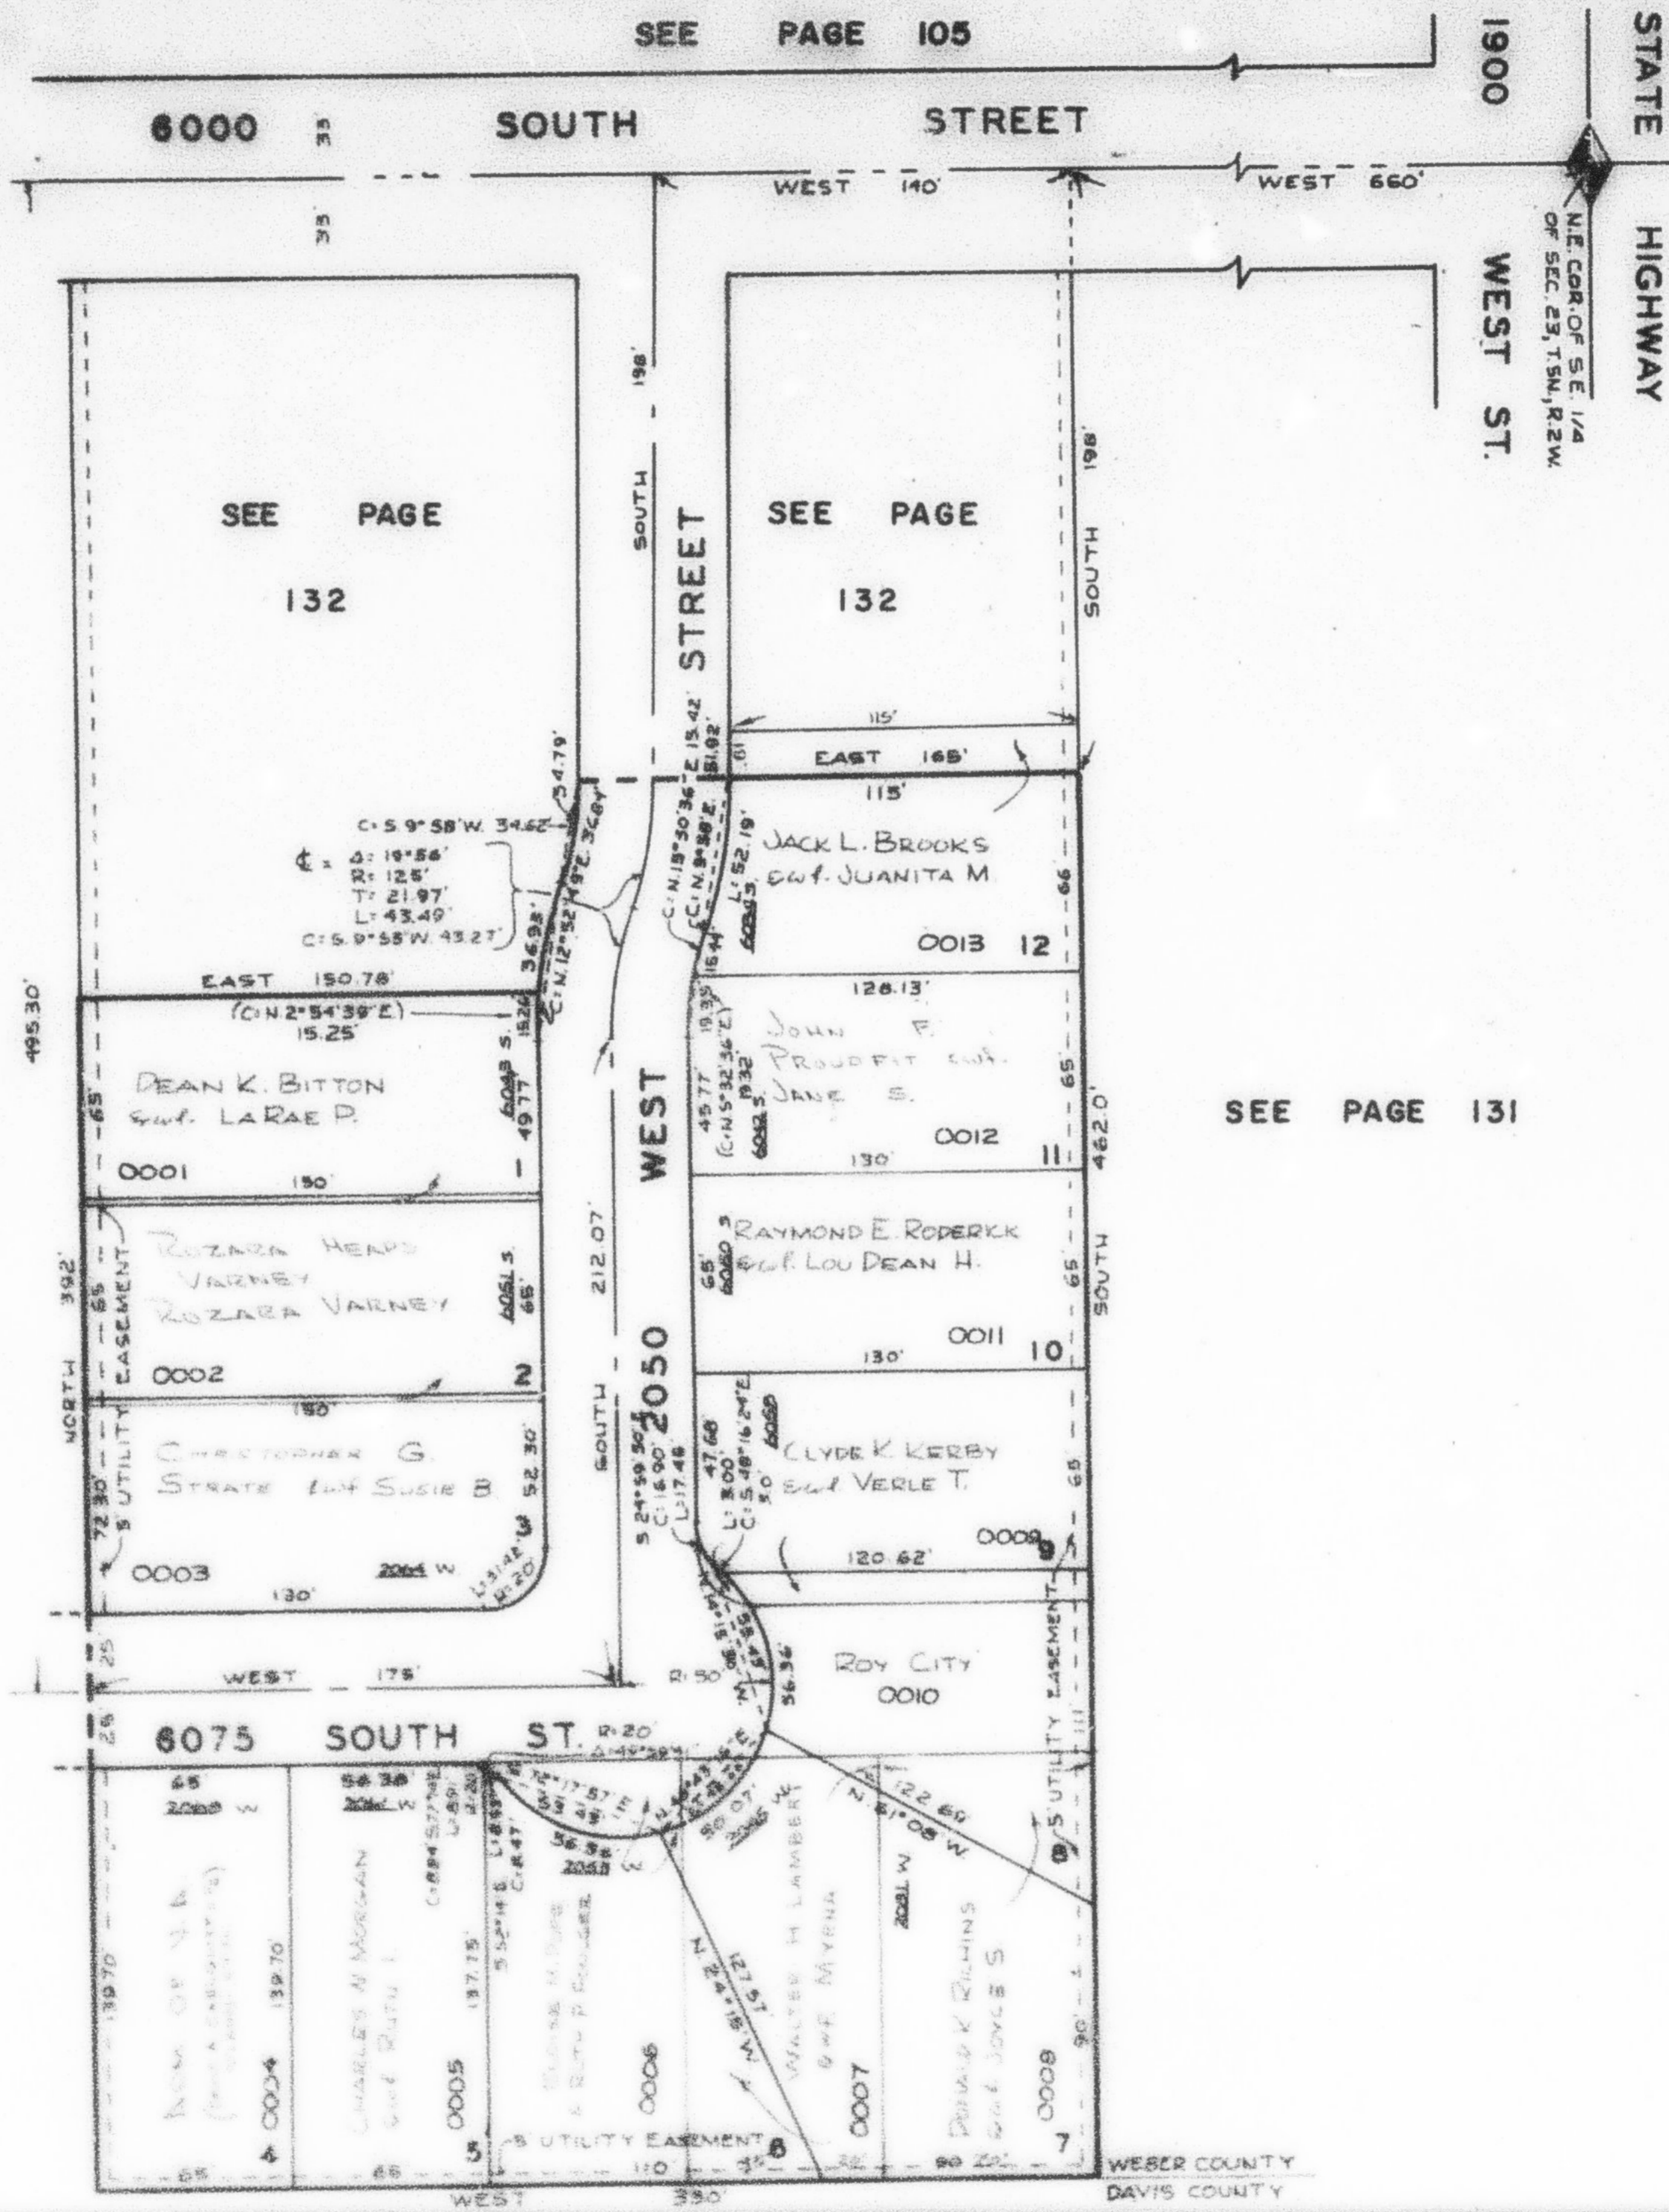

PART OF S.E. 1/4 OF SEC. 23, T.5N.R.2W., S.L.B. & M.
ROYSET PARK ADDITION
 IN ROY CITY

134

TAXING UNIT 41

PREFIX: 09-134

SCALE 1" = 50'

SEE PAGE 133

SEE PAGE 131